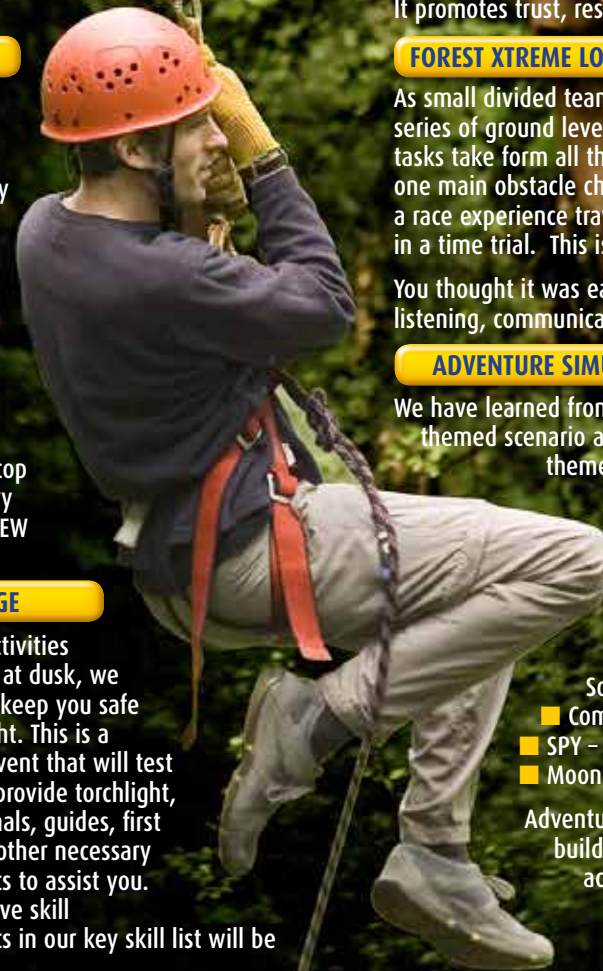

ADVENTURE SIMULATION

We have learned from experience that if you develop a live themed scenario and incorporate our activities into this theme, clients respond even greater with more effort, motivation and enthusiasm.

All new! live 'Team Building Adventure' scenario's are:

- Mountain Rescue ■ Black Hawk Down
- SAS - Are You Tough Enough?
- Alien Vs Predator Tracking ■ AWOL

Soldier

- Commando Search & Rescue
- SPY - Mission Impossible ■ Mountain Medic
- Moon Light Tracking ■ Stealth Evade Capture

Adventure Simulations are packed full of team building skill areas and they cover all the activity skill areas listed above these are perfect for some family client groups.